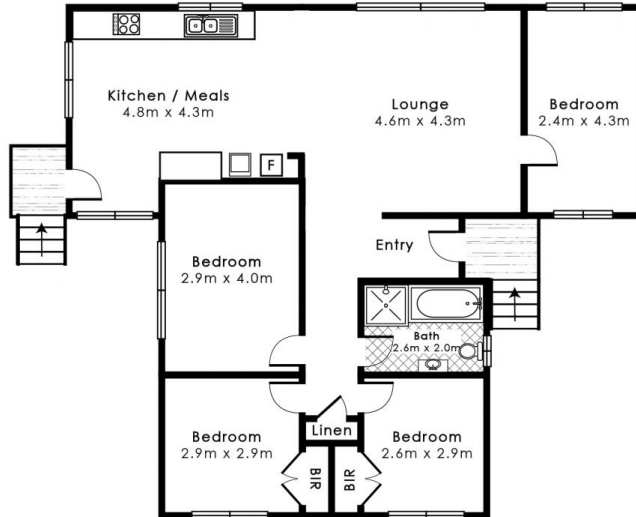

APPROX INTERNAL
HOME AREA: 92.0m²