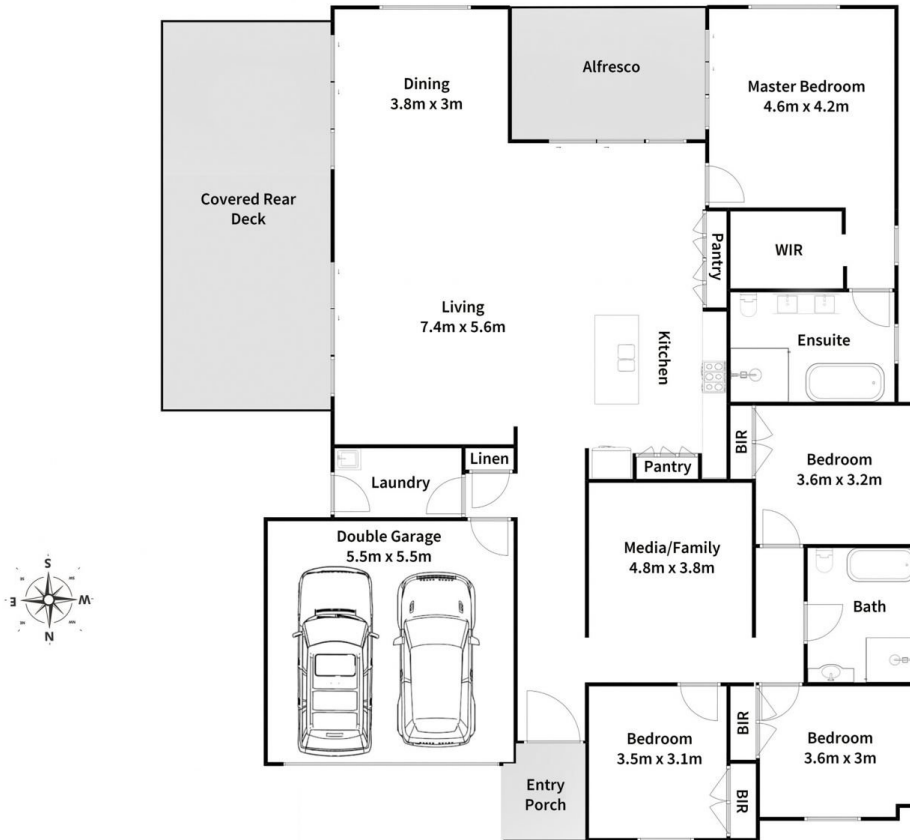

Craig Cooper
0434 311 113

Scale in metres. Dimensions are approximate. All information contained herein is gathered from sources we believe to be reliable, however we cannot guarantee its accuracy and interested persons should rely on their own enquiries.